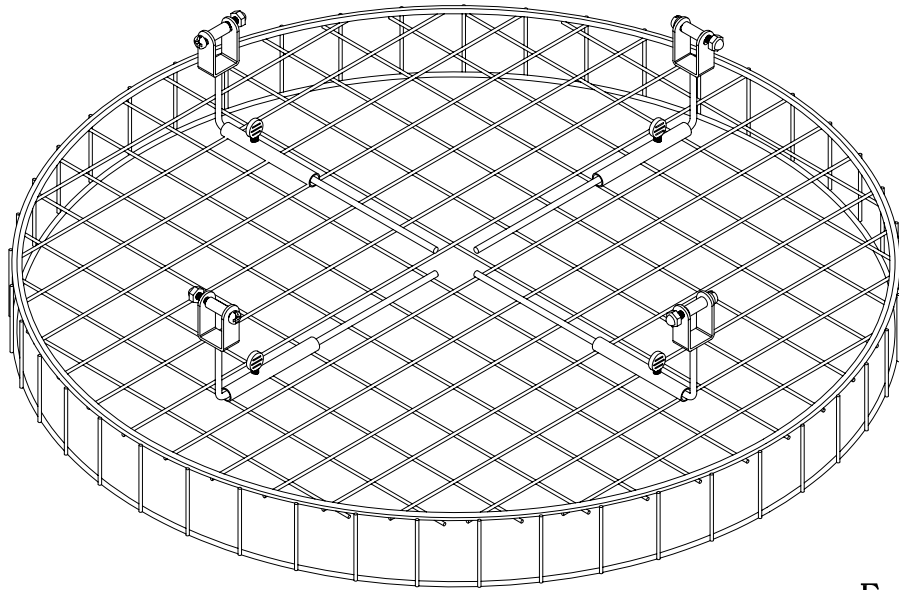

ASSEMBLY INSTRUCTIONS

PARTS LIST

- |                                  |
|----------------------------------|
| 1 BASKET (A)                     |
| 4 ARM (B)                        |
| 4 ROUND TUBE (C)                 |
| 4 1/4"-20x1 1/2" THUMB SCREW (D) |
| 4 1/4"-20x1 1/2" SCREW (E)       |