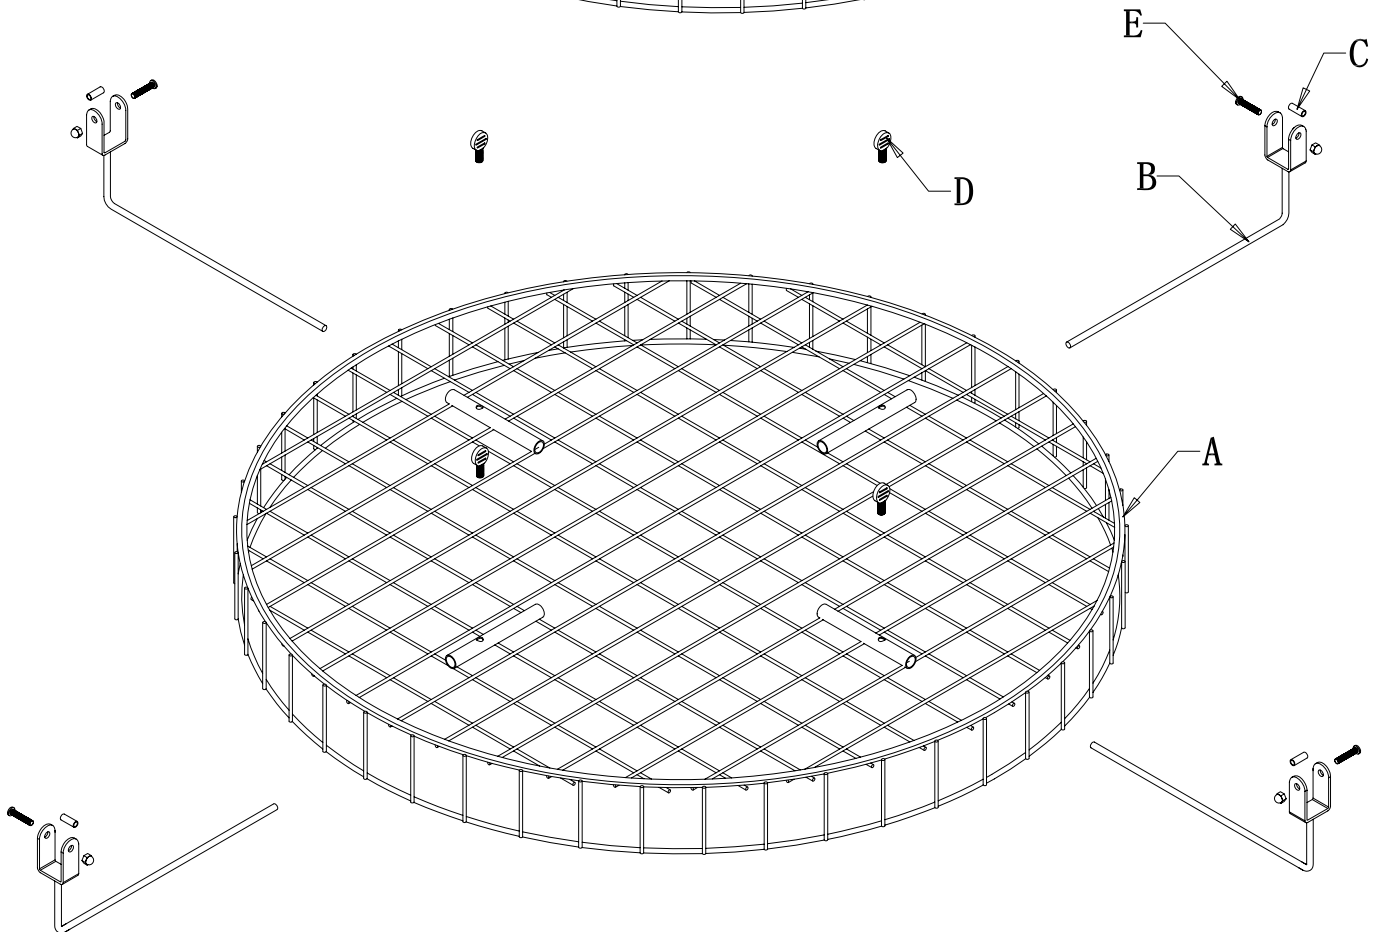

ASSEMBLY INSTRUCTIONS

PARTS LIST

- |                                  |
|----------------------------------|
| 1 BASKET (A)                     |
| 4 ARM (B)                        |
| 4 ROUND TUBE (C)                 |
| 4 1/4"-20x1 1/2" THUMB SCREW (D) |
| 4 1/4"-20x1 1/2" SCREW (E)       |